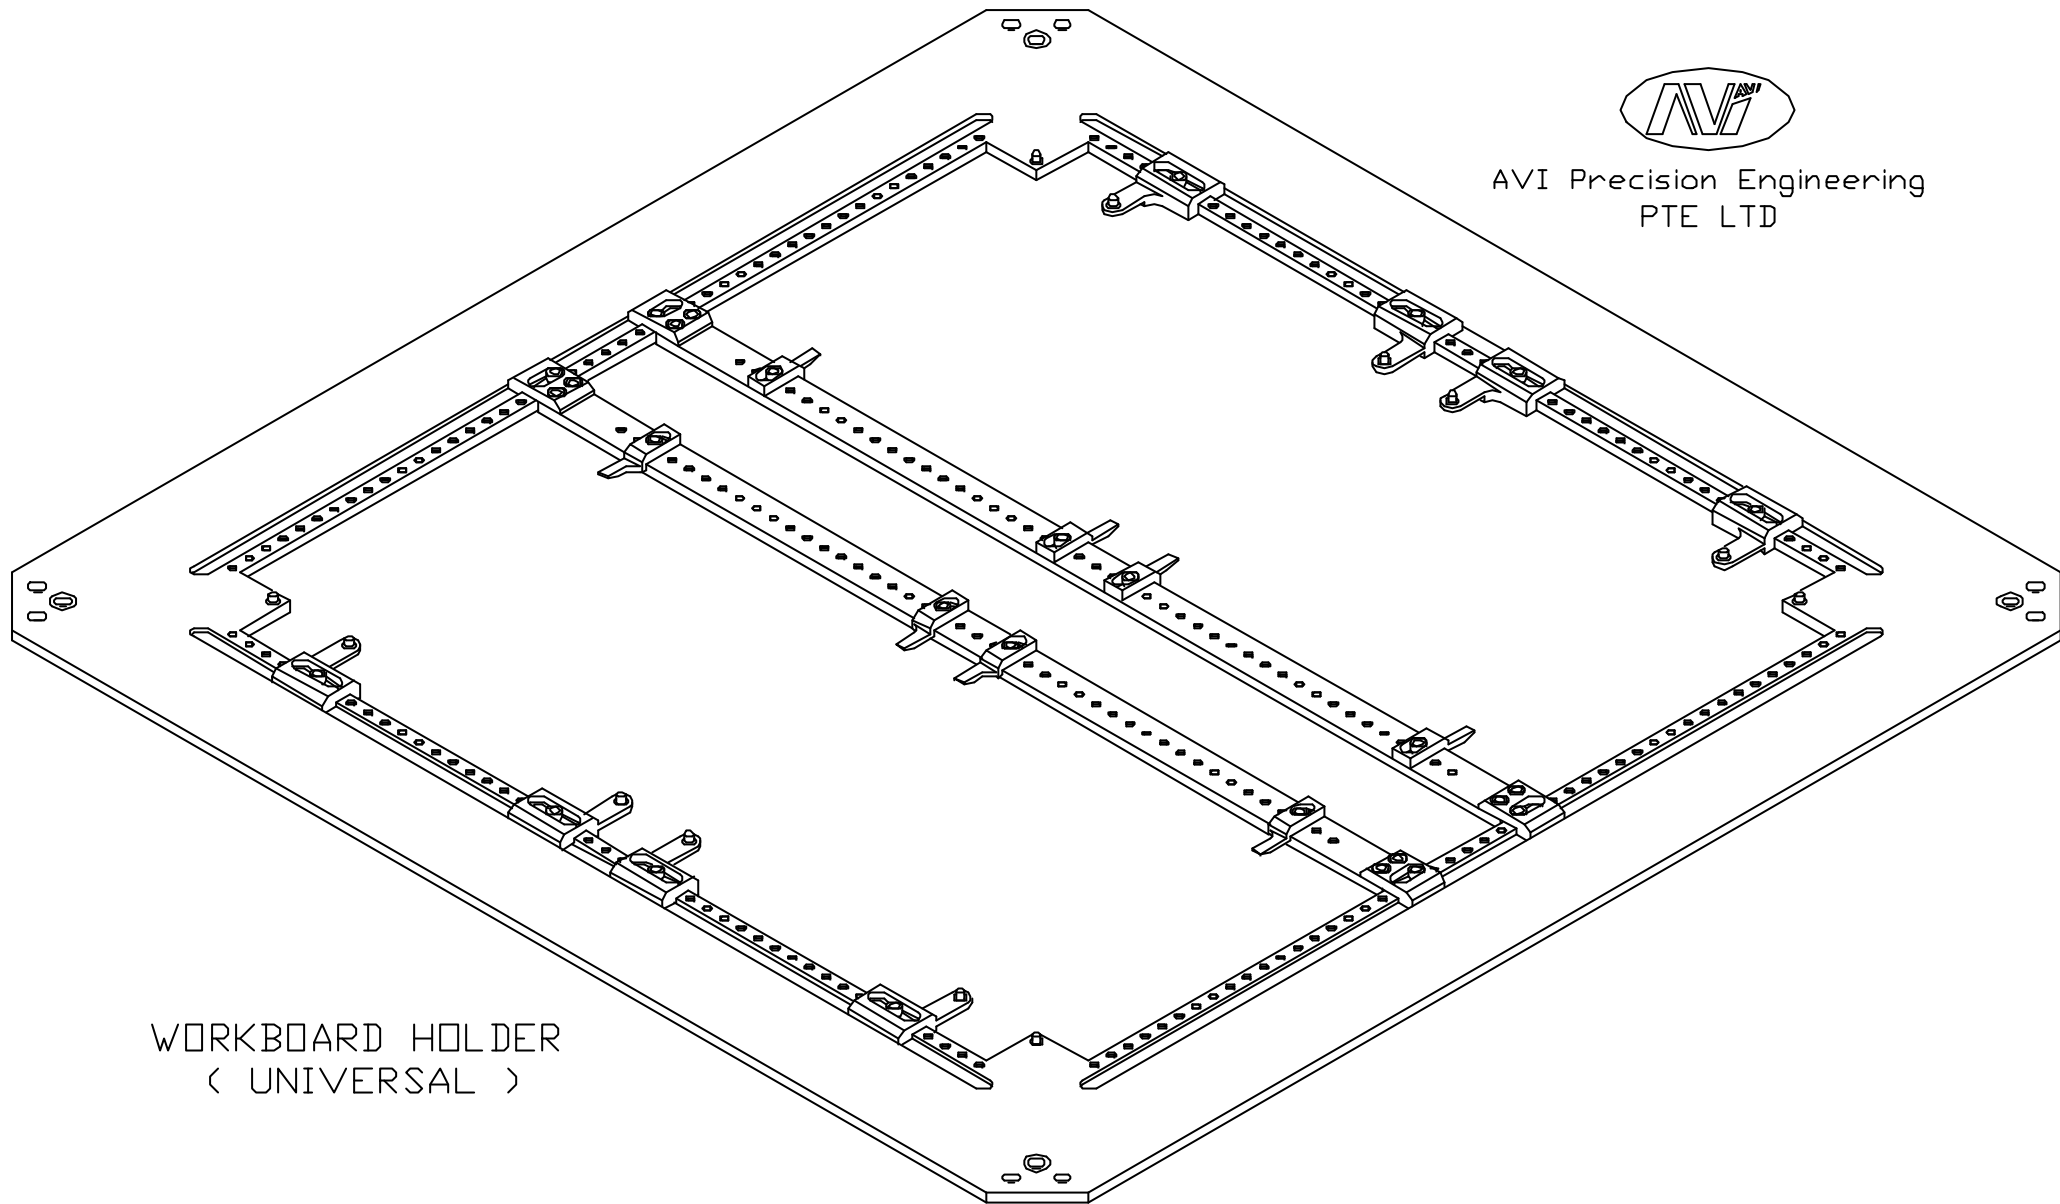

AVI Precision Engineering  
PTE LTD

WORKBOARD HOLDER  
( UNIVERSAL )